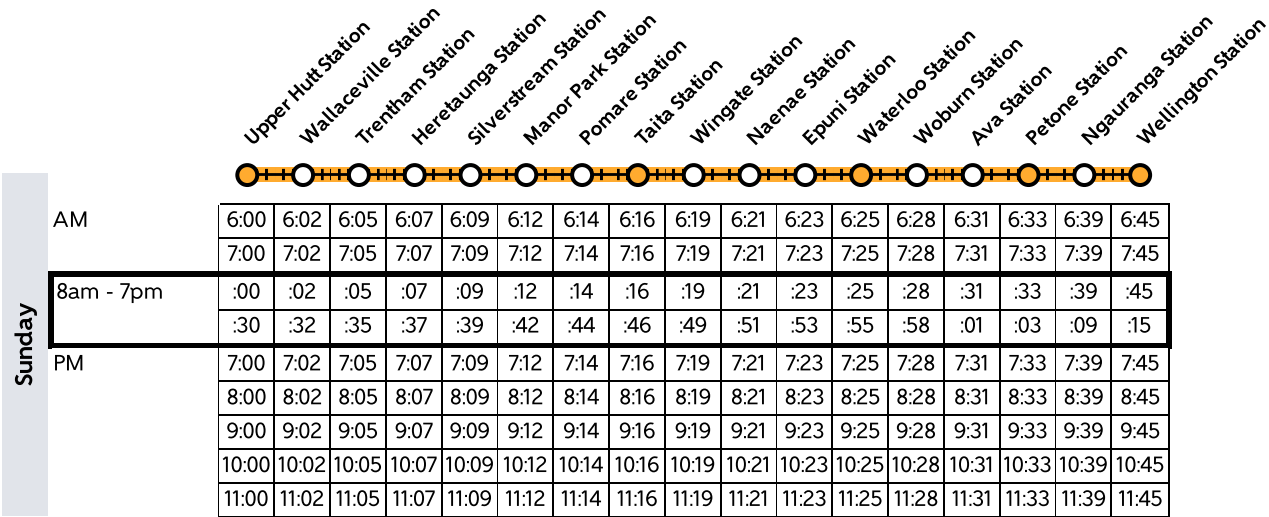

C: Cycles are excluded from this service

Friday	AM	F 12:00	12:02	12:05	12:07	12:09	12:12	12:14	12:16	12:19	12:21	12:23	12:25	12:28	12:31	12:33	12:39	12:45
		F: Friday only																

i On public holidays, use the Sunday timetable. When Waitangi Day or Anzac day falls on a Saturday, use the Saturday timetable.

Key

- Stops
- Transfer points

Key

- Stops
- Transfer points

i On public holidays, use the Sunday timetable. When Waitangi Day or Anzac day falls on a Saturday, use the Saturday timetable.

Key

- Stops
- Transfer points

Key

○	Stops
●	Transfer points

Melling Line (Melling - Wellington)

Weekdays only.

Monday - Friday

AM	6:14	-	6:25	6:28	6:31
	6:55	-	7:06	7:09	7:12
	7:13	-	7:24	7:27	7:30
	7:34	7:40	7:46	7:49	7:52
	7:50	7:56	8:02	8:05	8:08
	8:15	-	8:26	8:29	8:32
	8:40	-	8:51	8:54	8:57
	8:58	9:04	9:10	9:13	9:16
	9:27	9:33	9:39	9:42	9:45
	10:17am - 2:17pm	:17	:23	:29	:32
PM	3:25	3:31	3:37	3:40	3:43
	3:45	3:51	3:57	4:00	4:03
	4:03	4:09	4:15	4:18	4:21
	4:19	4:25	4:31	4:34	4:37
	4:39	4:45	4:51	4:54	4:57
	4:59	5:05	5:11	5:14	5:17
	5:18	5:24	5:30	5:33	5:36
	5:37	5:43	5:49	5:52	5:55
	6:07	6:13	6:19	6:22	6:25