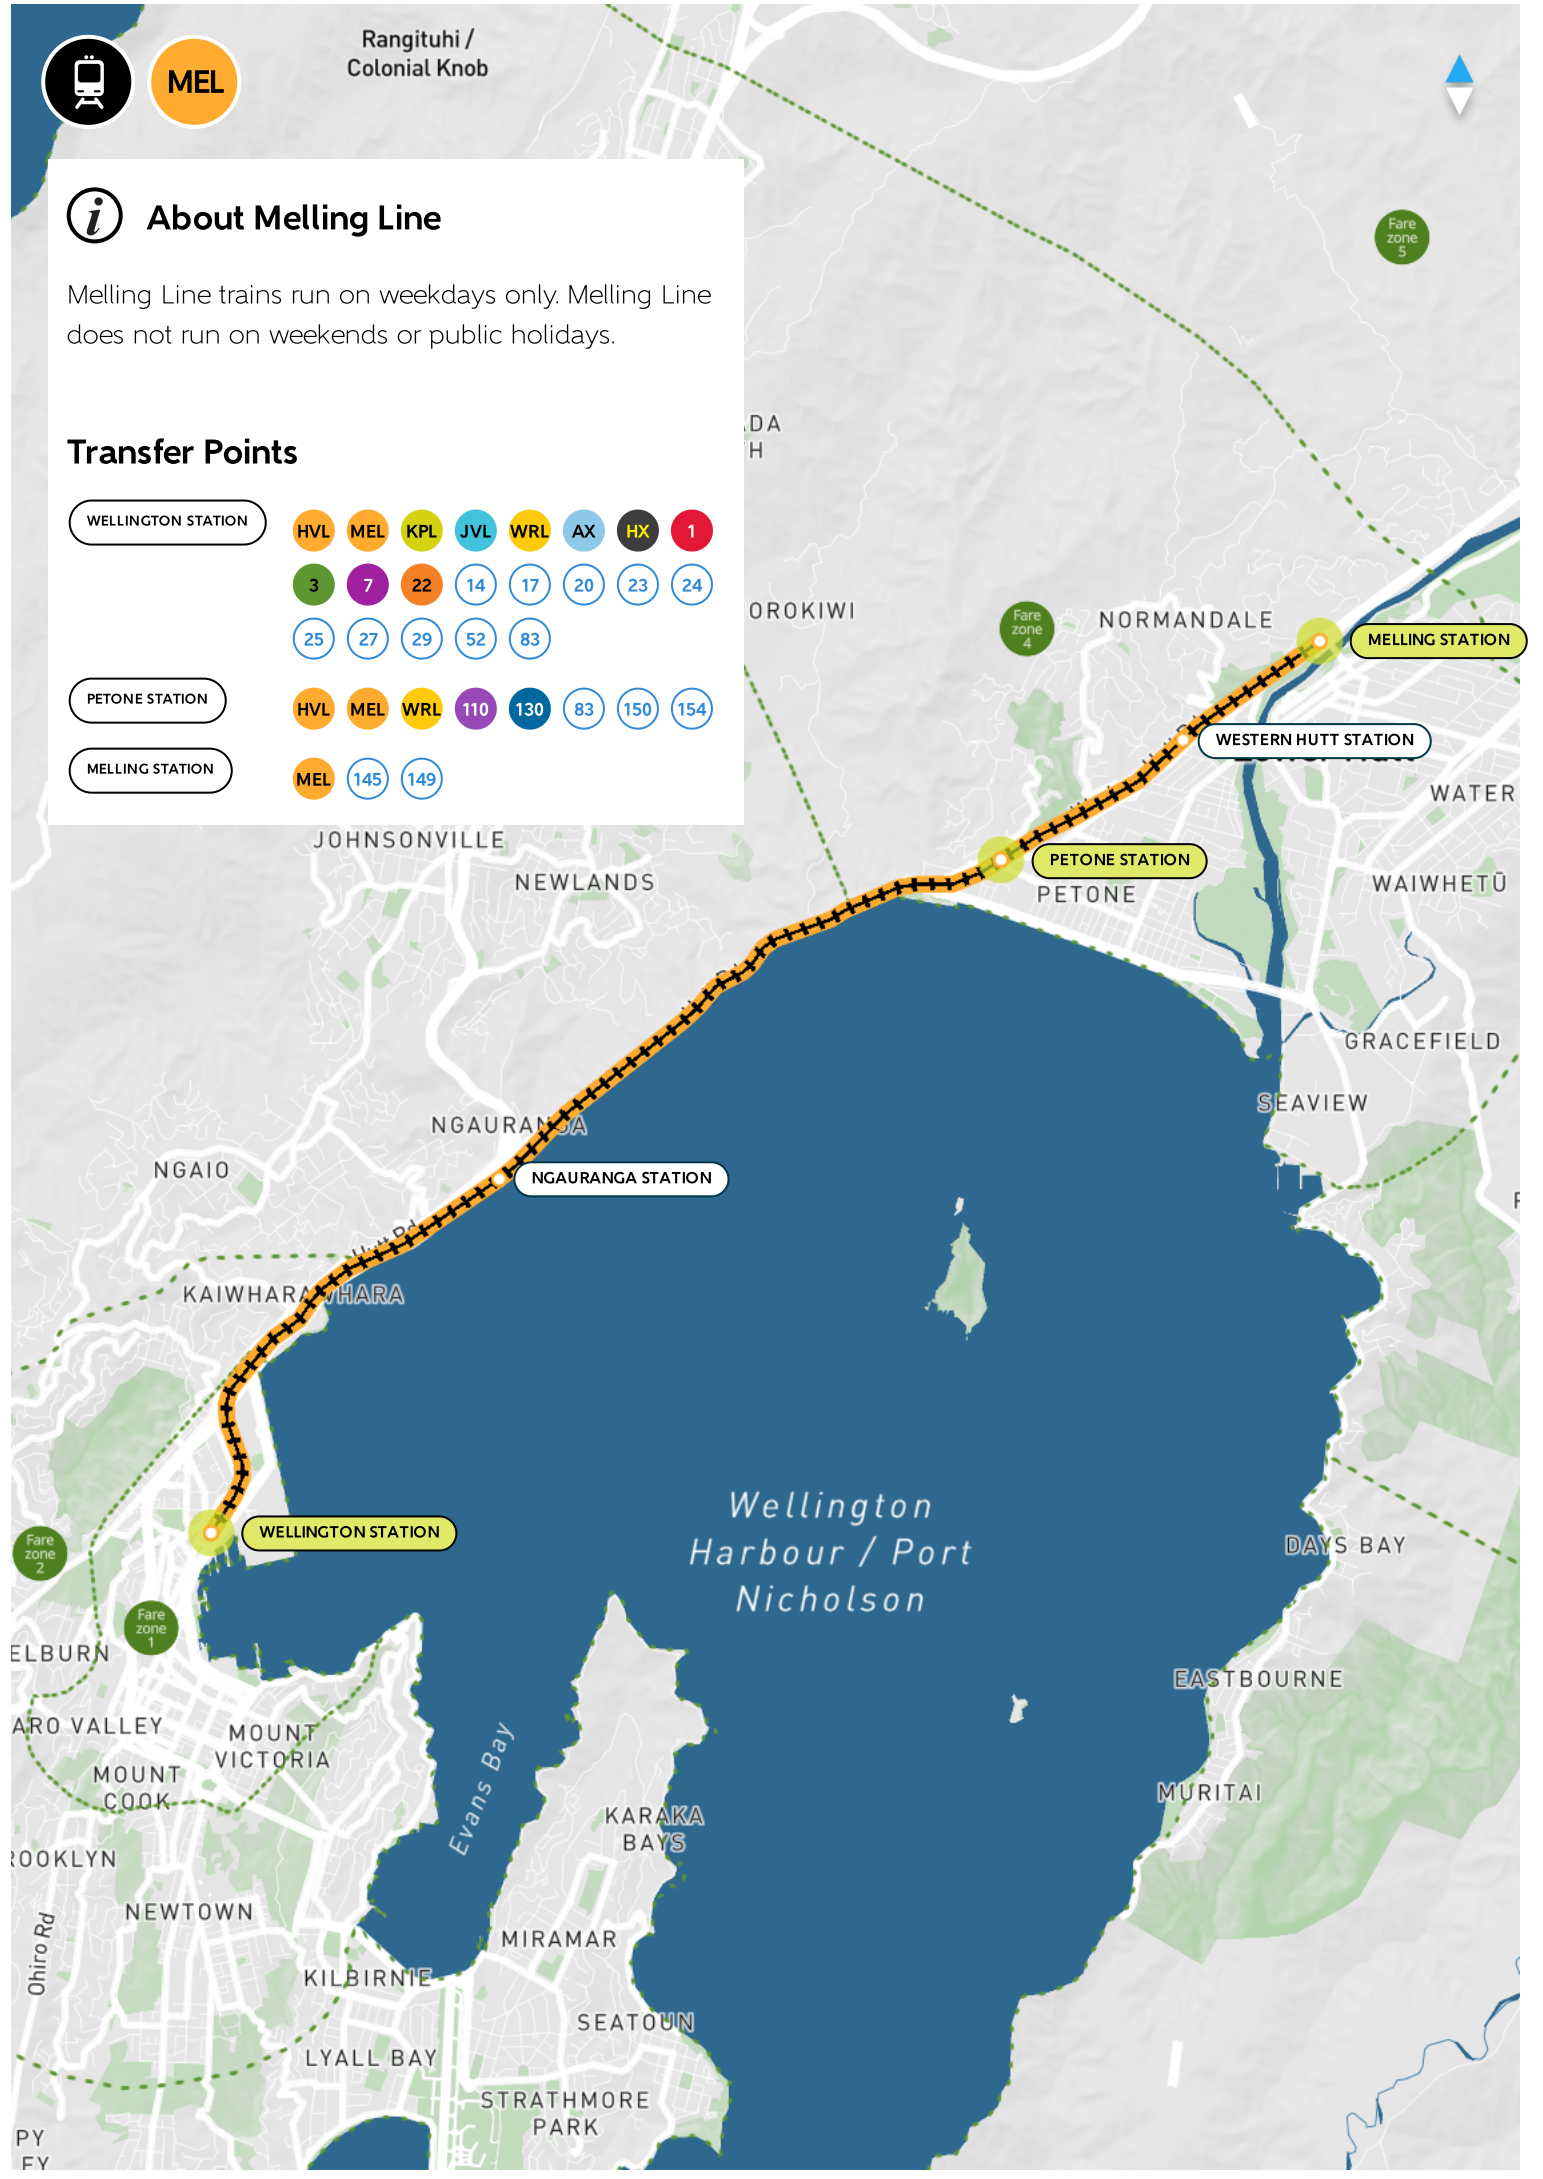

MEL

Rangituhi / Colonial Knob

About Melling Line

Melling Line trains run on weekdays only. Melling Line does not run on weekends or public holidays.

Transfer Points

WELLINGTON STATION	HVL	MEL	KPL	JVL	WRL	AX	HX	1
	3	7	22	14	17	20	23	24
	25	27	29	52	83			
PETONE STATION	HVL	MEL	WRL	110	130	83	150	154
MELLING STATION	MEL	145	149