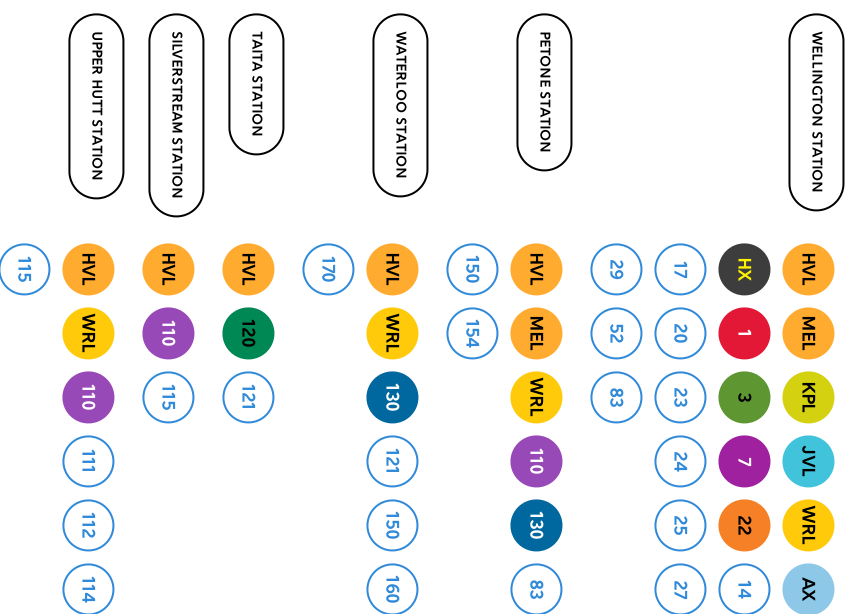

About the Hutt Valley Line

Some morning and evening peak services do not allow bikes on board. Some morning and evening peak services run shortened or express services.

When buses replace trains, arrivals times and bus stop locations are different to the regular train timetable.

Transfer Points

Thanks for travelling with Metlink.

Connect with Metlink for information about bus, train and ferry services in the Wellington region.

metlink.org.nz

0800 801 700

info@metlink.org.nz

Hutt Valley Line and Melling Line

Valid from 28 January 2024

Frequent metro trains between Wellington, Lower Hutt and Upper Hutt seven days a week. Melling Line runs weekdays between Wellington and Melling.