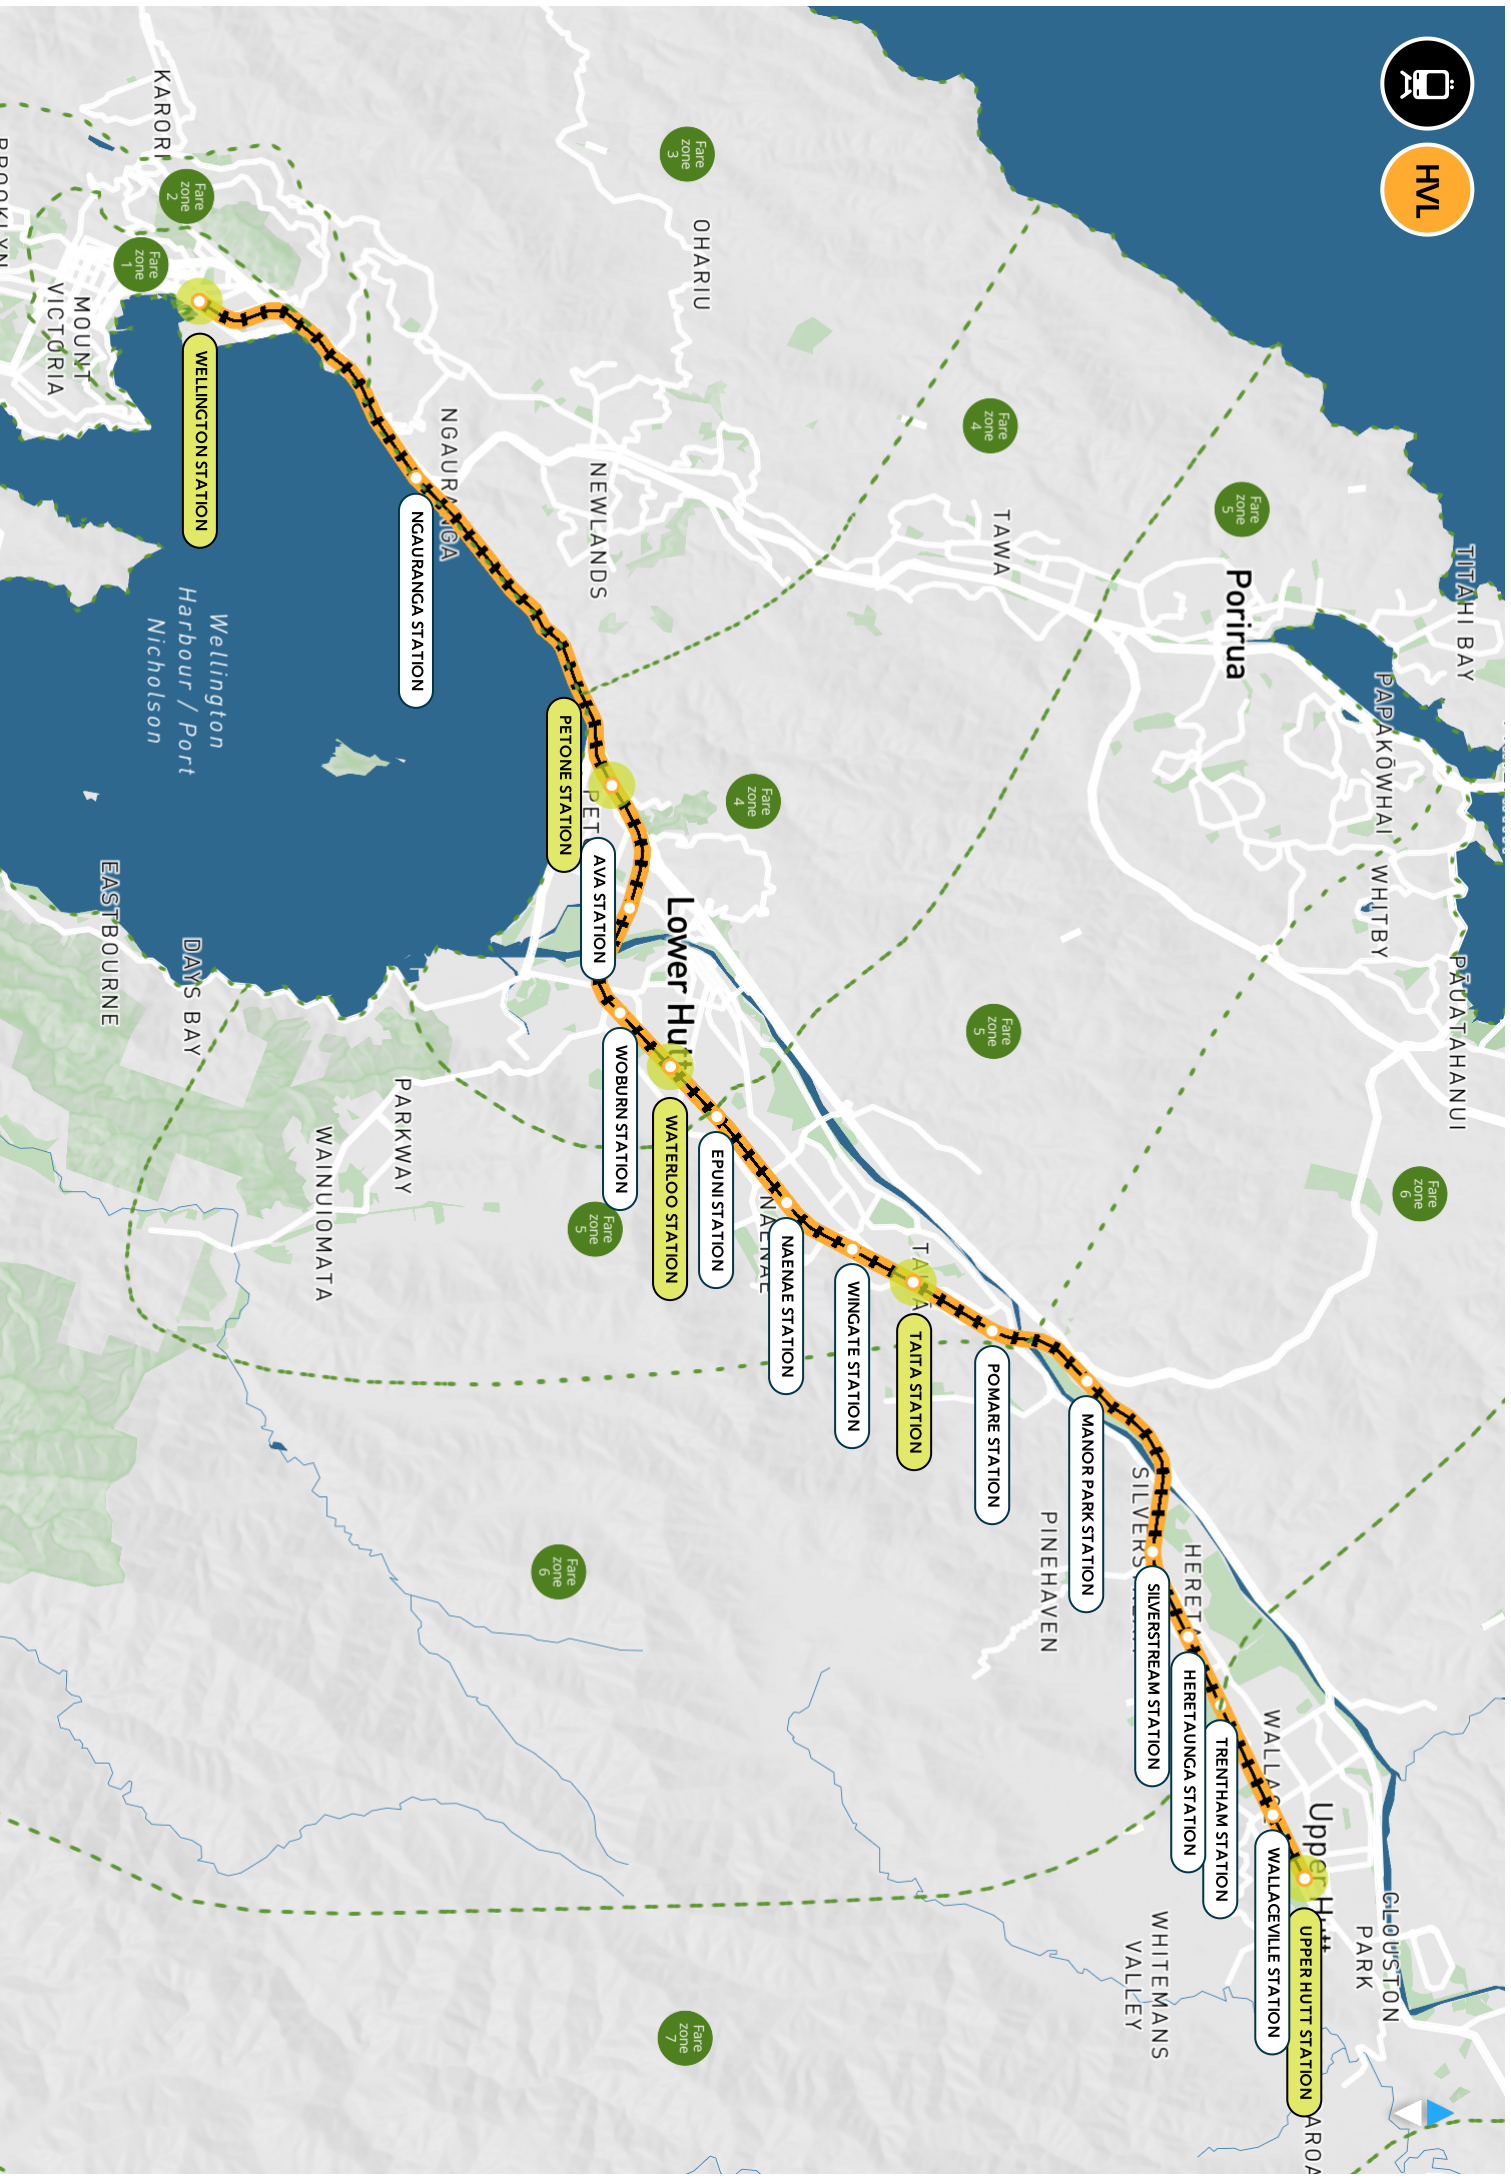

Valid from 28 January 2024

Frequent metro trains between Wellington, Lower Hutt and Upper Hutt seven days a week. Melling Line runs weekdays between Wellington and Melling.

Key

-  Stops
-  Transfer points

Key

- Stops
- Transfer points

Key

- Stops
- Transfer points

i On public holidays, use the Sunday timetable. When Waitangi Day or Anzac day falls on a Saturday, use the Saturday timetable.

Key

- Stops
- Transfer points

Key

- Stops
- Transfer points

Sunday

AM	7:05	7:11	7:17	7:19	7:22	7:25	7:27	7:29	7:31	7:34	7:36	7:38	7:41	7:43	7:45	7:48	7:50
8am - 7pm	:05	:11	:17	:19	:22	:25	:27	:29	:31	:34	:36	:38	:41	:43	:45	:48	:50
	:35	:41	:47	:49	:52	:55	:57	:59	:01	:04	:06	:08	:11	:13	:15	:18	:20
PM	7:05	7:11	7:17	7:19	7:22	7:25	7:27	7:29	7:31	7:34	7:36	7:38	7:41	7:43	7:45	7:48	7:50
	8:05	8:11	8:17	8:19	8:22	8:25	8:27	8:29	8:31	8:34	8:36	8:38	8:41	8:43	8:45	8:48	8:50
	9:05	9:11	9:17	9:19	9:22	9:25	9:27	9:29	9:31	9:34	9:36	9:38	9:41	9:43	9:45	9:48	9:50
	10:05	10:11	10:17	10:19	10:22	10:25	10:27	10:29	10:31	10:34	10:36	10:38	10:41	10:43	10:45	10:48	10:50
	11:05	11:11	11:17	11:19	11:22	11:25	11:27	11:29	11:31	11:34	11:36	11:38	11:41	11:43	11:45	11:48	11:50

Key

- Stops
- Transfer points

i On public holidays, use the Sunday timetable. When Waitangi Day or Anzac day falls on a Saturday, use the Saturday timetable.

MEL

Rangituhi / Colonial Knob

About Melling Line