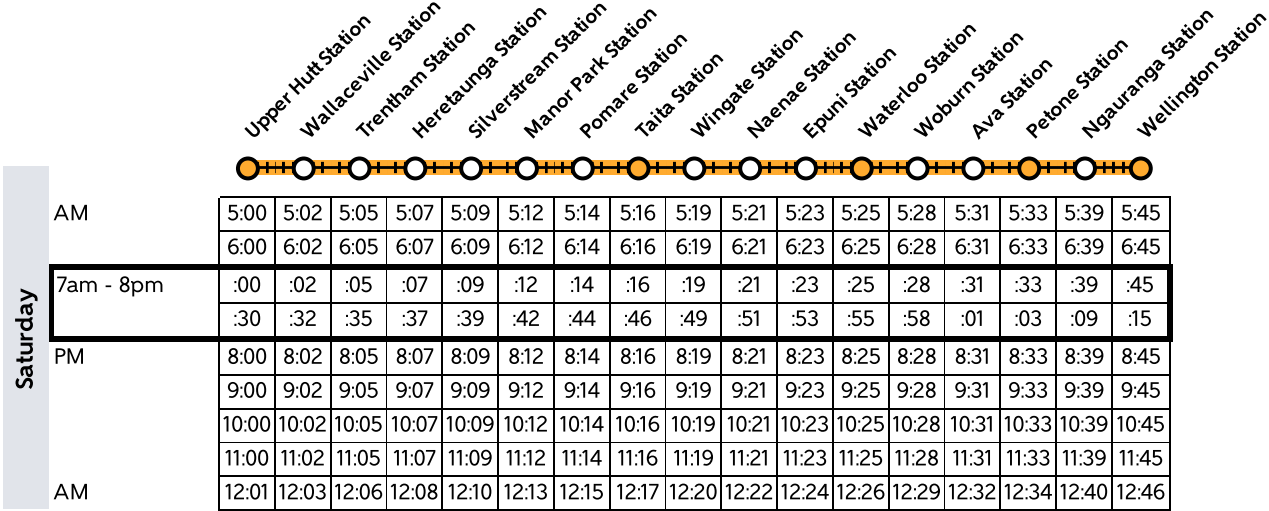

Key

- Stops
- Transfer points