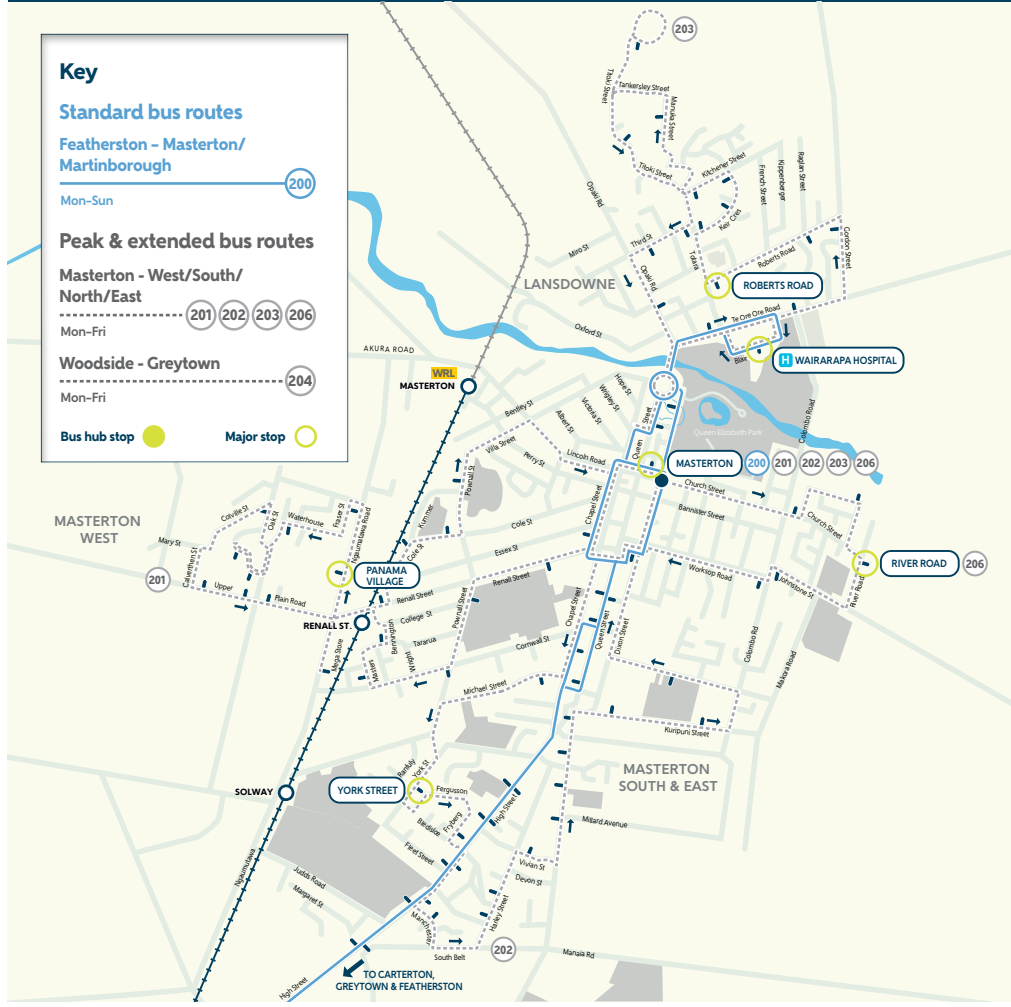

GW/MET-G-22/6 July 2022

FEATHERSTON ZONE 11

GREYTOWN ZONE 12

CARTERTON ZONE 13

MARTINBOROUGH ZONE 13

MASTERTON ZONE 14

**200****TO FEATHERSTON AND MASTERTON**
MONDAY TO FRIDAY

AM PM

Stops		AM								PM	
1779	Martinborough - Town Hall	5:55		6:30	6:55	9:05	9:45	10:35	11:52	12:45	
1810	Featherston Station (bus stop)	6:20		6:55	7:20	9:28	10:08	10:58	12:15	1:08	
WHL Rail connection to Wellington	FEAT Featherston Station	6:27		7:02	7:28			11:18			
	WELL Wellington Station	7:30		8:10	8:31			12:30			
WHL Rail connection from Wellington	WELL Wellington Station							8:21			
	FEAT Featherston Station							9:33			
1810	Featherston Station (bus stop)			6:55	7:30	9:28	10:08	10:58	12:15	1:08	
1822	Greytown - Main Street (near 74)			7:15	7:50	9:45	10:25	11:15	12:32	1:25	
1830	High Street South opposite Hilton Road			7:20							
1836	Carterton - Broadway			7:24	7:30	8:00	9:55	10:35	11:25	12:42	1:35
1855	Masterton - Church Street			7:49	7:55	8:25	10:15	10:55	11:45	1:02	1:55
1862	Wairarapa Hospital			8:30	10:20	11:00	11:50	1:07	2:00		

AM PM

Stops		AM								PM	
1862	Wairarapa Hospital					10:05	11:05	12:00	1:20	3:45	
1855	Masterton - Church Street			7:30	8:10	9:10	10:10	11:10	12:05	1:25	3:50
1936	Carterton - Memorial Square			7:50	8:30	9:30	10:30	11:30	12:25	1:45	4:10
1922	Greytown - Main Street (near 73)			8:00	8:40	9:40	10:40	11:40	12:35	1:55	4:20
1810	Featherston Station (bus stop)	6:30	8:20	9:00	10:05	11:05	12:05	1:00	2:20	4:40	
WHL Rail connection to Wellington	FEAT Featherston Station							11:10			
	WELL Wellington Station							12:10			
WHL Rail connection from Wellington	WELL Wellington Station							8:21		12:45	
	FEAT Featherston Station							9:33		1:57	
1810	Featherston Station (bus stop)	6:30	8:20	9:00	10:05	11:05	12:05	1:00	2:20	4:40	
1779	Martinborough - Town Hall	6:50	8:40	9:20	10:25	11:25	12:25	1:20	2:40	5:00	