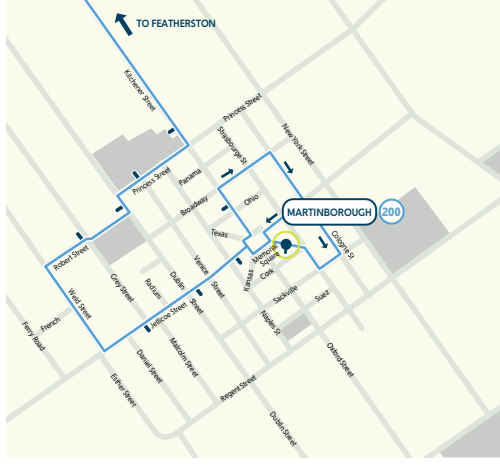

GW/MET-G-22/6 July 2022

FEATHERSTON ZONE 11

GREYTOWN ZONE 12

CARTERTON ZONE 13

MARTINBOROUGH ZONE 13

MASTERTON ZONE 14

**200****TO FEATHERSTON AND MASTERTON**
MONDAY TO FRIDAY

AM PM

Stops		AM								PM	
1779	Martinborough - Town Hall	5:55		6:30	6:55	9:05	9:45	10:35	11:52	12:45	
1810	Featherston Station (bus stop)	6:20		6:55	7:20	9:28	10:08	10:58	12:15	1:08	
WHL Rail connection to Wellington	FEAT Featherston Station	6:27		7:02	7:28			11:18			
	WELL Wellington Station	7:30		8:10	8:31			12:30			
WHL Rail connection from Wellington	WELL Wellington Station							8:21			
	FEAT Featherston Station							9:33			
1810	Featherston Station (bus stop)			6:55	7:30	9:28	10:08	10:58	12:15	1:08	
1822	Greytown - Main Street (near 74)			7:15	7:50	9:45	10:25	11:15	12:32	1:25	
1830	High Street South opposite Hilton Road			7:20							
1836	Carterton - Broadway			7:24	7:30	8:00	9:55	10:35	11:25	12:42	1:35
1855	Masterton - Church Street			7:49	7:55	8:25	10:15	10:55	11:45	1:02	1:55
1862	Wairarapa Hospital			8:30	10:20	11:00	11:50	1:07	2:00		

AM PM

Stops		AM								PM	
1862	Wairarapa Hospital					10:05	11:05	12:00	1:20	3:45	
1855	Masterton - Church Street			7:30	8:10	9:10	10:10	11:10	12:05	1:25	3:50
1936	Carterton - Memorial Square			7:50	8:30	9:30	10:30	11:30	12:25	1:45	4:10
1922	Greytown - Main Street (near 73)			8:00	8:40	9:40	10:40	11:40	12:35	1:55	4:20
1810	Featherston Station (bus stop)	6:30	8:20	9:00	10:05	11:05	12:05	1:00	2:20	4:40	
WHL Rail connection to Wellington	FEAT Featherston Station							11:10			
	WELL Wellington Station							12:10			
WHL Rail connection from Wellington	WELL Wellington Station							8:21		12:45	
	FEAT Featherston Station							9:33		1:57	
1810	Featherston Station (bus stop)	6:30	8:20	9:00	10:05	11:05	12:05	1:00	2:20	4:40	
1779	Martinborough - Town Hall	6:50	8:40	9:20	10:25	11:25	12:25	1:20	2:40	5:00	