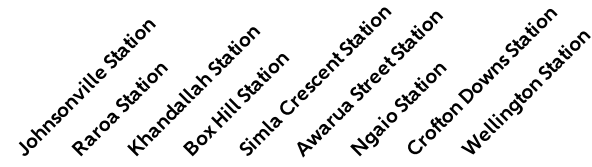

BOX HILL STATION

SIMLA CRESCENT STATION

CASHMERE

NGAIO STATION

CROFTON DOWNS STATION

CROFTON DOWNS

CHARTWELL

WILTON

HIGHLAND PARK

KIWHARAWHARA

Fare zone 2

NORTHLAND

PAEKAKA

WELLINGTON STATION

PITEA

Monday - Friday