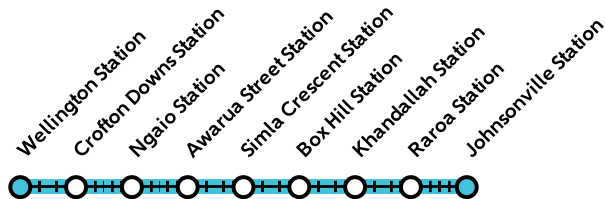

About the Johnsonville Line

When buses replace trains, arrival times and bus stop locations are different to the regular train timetable.

Transfer Points

Thanks for travelling with Metlink.

Connect with Metlink for information about bus, train and ferry services in the Wellington region.

BOX HILL STATION

SIMLA CRESCENT STATION

CASHMERE

NGAIO STATION

CROFTON DOWNS STATION

CROFTON DOWNS

CHARTWELL

WILTON

Key

○	Stops
●	Transfer points

Saturday

AM	8:00	8:02	8:05	8:07	8:08	8:10	8:12	8:14	8:23
	12:30	12:32	12:35	12:37	12:38	12:40	12:42	12:44	12:53
	1:30	1:32	1:35	1:37	1:38	1:40	1:42	1:44	1:53

i On public holidays, use the Sunday timetable. When Waitangi Day or Anzac day falls on a Saturday, use the Saturday timetable.

Johnsonville Line (Wellington - Johnsonville)

Monday - Friday

AM	5:32	5:40	5:42	5:44	5:46	5:47	5:50	5:53	5:55
	6:02	6:10	6:12	6:14	6:16	6:17	6:20	6:23	6:25
	6:12	6:20	6:23	6:25	6:27	6:28	6:35	6:38	6:40
	6:32	6:40	6:42	6:44	6:46	6:47	6:50	6:53	6:55
6:42 - 8:27am	:42	:50	:57	:59	:01	:02	:05	:08	:10
	:57	:05	:12	:14	:16	:17	:20	:23	:25
	:12	:20	:27	:29	:31	:32	:35	:38	:40
	:27	:35	:42	:44	:46	:47	:50	:53	:55
	8:57	9:05	9:12	9:14	9:16	9:17	9:20	9:23	9:25
	9:32	9:40	9:42	9:44	9:46	9:47	9:50	9:53	9:55
10am - 3:30pm	:02	:10	:12	:14	:16	:17	:20	:23	:25
	:32	:40	:42	:44	:46	:47	:50	:53	:55
PM	3:32	3:40	3:42	3:44	3:46	3:47	3:50	3:53	3:55
	3:47	3:55	3:57	3:59	4:01	4:02	4:05	4:08	4:10
4pm - 6:30pm	:02	:10	:12	:14	:16	:17	:20	:23	:25
	:17	:25	:27	:29	:31	:32	:35	:38	:40
	:32	:40	:42	:44	:46	:47	:50	:53	:55
	:47	:55	:57	:59	:01	:02	:05	:08	:10
6:32 - 9:02pm	:32	:40	:42	:44	:46	:47	:50	:53	:55
	:02	:10	:12	:14	:16	:17	:20	:23	:25
	10:02	10:10	10:12	10:14	10:16	10:17	10:20	10:23	10:25
	11:02	11:10	11:12	11:14	11:16	11:17	11:20	11:23	11:25